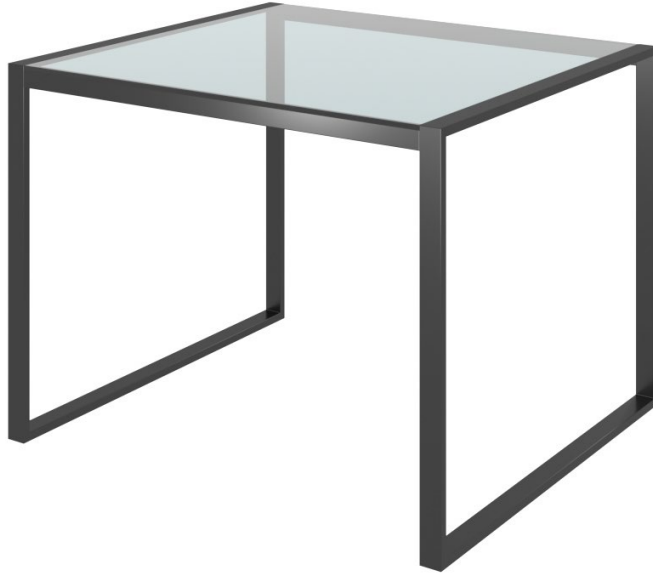

Model: CG-SR-1721
Series: Nixon

Desc: Dinning table square

Size: W36"x D36"x H30"

Frame Material: Steel

Frame Finish: Powder coated

Board Material: TFL

Board Thickness: 25mm

Edge: PVC 2mm

Glides: Plastic glides

Semi assembled

Limited 10 Year Warranty

Disclaimer: Nerval makes every effort to provide accurate specification data. However, specification may change without notice. Please visit nerval website to see NERVAL'S TERMS AND CONDITIONS.