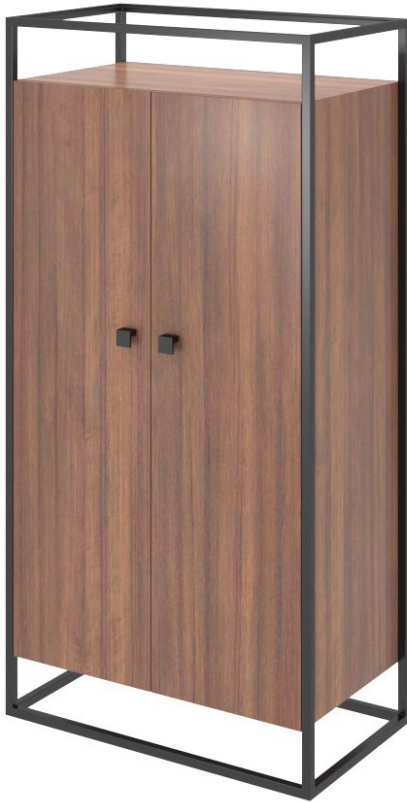

Model: CG-SR-1722
Series: Nixon

Desc: Wardrobe
Size: W36"x D24"x 72"
Frame Material: Steel
Frame Finish: Powder coated
Board Material: TFL
Board Thickness: 18mm
Edge: PVC 2mm
Slides: Under-mount soft closing
Hinge: Piano
Semi assembled
Limited 10 Year Warranty

Disclaimer: Nerval makes every effort to provide accurate specification data. However, specification may change without notice. Please visit nerval website to see NERVAL'S TERMS AND CONDITIONS.